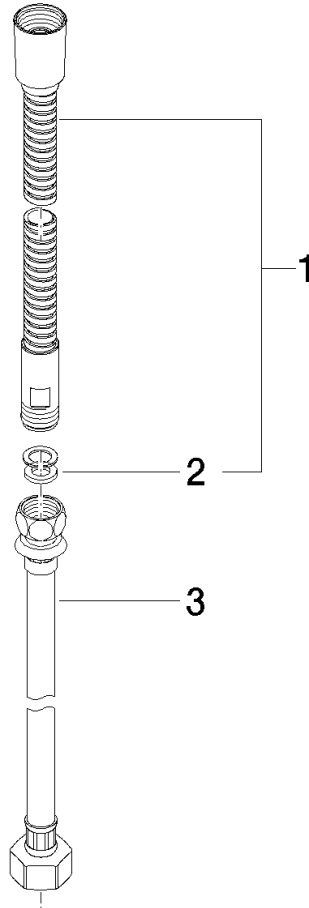

Metal shower hose in two parts 1/2" x 3/8" x 2250 mm - Brushed Dark Platinum

IMO

28 323 970

Fits: IMO, LULU, MADISON, MEM, TARA,
CL.1, LISSÉ, VAIA, META, CYO

	Brushed Dark Platinum	28 323 970-99
	Chrome	28 323 970-00
	Brushed Platinum	28 323 970-06
	Platinum	28 323 970-08
	Durabass (23kt Gold)	28 323 970-09
	Dark Chrome	28 323 970-19
	Light Gold	28 323 970-26
	Brushed Light Gold	28 323 970-27
	Brushed Durabass (23kt Gold)	28 323 970-28
	Matte Black	28 323 970-33
	Brushed Bronze	28 323 970-42
	Brushed Champagne (22kt Gold)	28 323 970-46
	Champagne (22kt Gold)	28 323 970-47
	Brushed Chrome	28 323 970-93

Metal shower hose in two parts 1/2" x 3/8" x 2250 mm - Brushed Dark Platinum

IMO

28 323 970

Metal shower hose in two parts 1/2" x 3/8" x 2250 mm - Brushed Dark Platinum

IMO

28 323 970

28 323 970

Parts for other finishes can be found here: [Chrome](#)

Spare parts list

No.	Item Number	Name	Quantity used	Delivery time
1	28 322 970-99	Metal shower hose 1/2" x 3/8" x 1750 mm - Brushed Dark Platinum	1	2
2	90 14 20 026 00 90	seal	1	2
3	12 505 970 90	High pressure hose 1/2" x 3/8" x 500 mm -	1	2